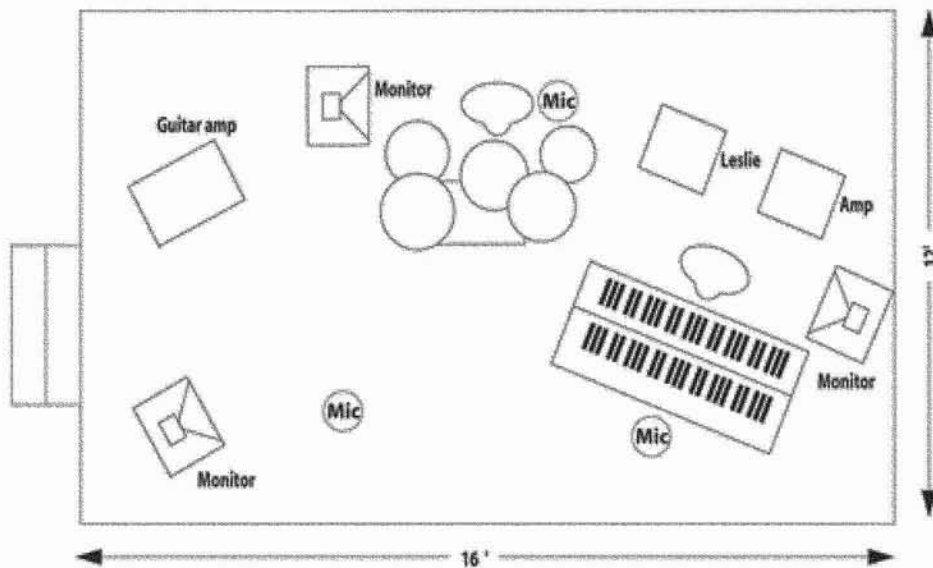

ROCKS YOUR PARTY!

TECHNICAL REQUIREMENTS

Input List:

Kick Drum
Snare Drum
Tom 1
Tom 2
Overhead L
Overhead R
Bass
Keyboards L
Keyboards R
Guitar L
Guitar R
Stage Left Vocal
Drum Vocal
Stage R Vocal

BACKSTAGE REQUIREMENTS

- 110v power drop to stage
- Private and secure green room for the exclusive use of the musicians
- Table and chairs
- Wardrobe rack and full length mirror
- Selection of soft drinks, juice and bottled water